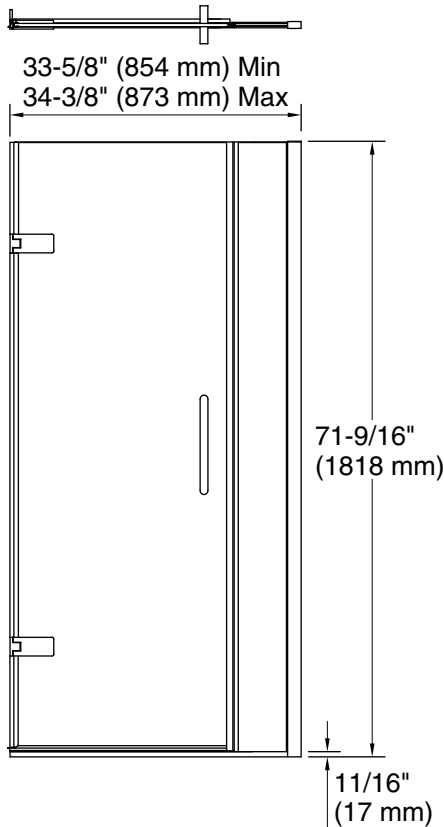

Technical Information

All product dimensions are nominal.

Installation type:	For shower base installation
Opening Width - Min:	33-5/8" (854 mm)
Opening Width - Max:	34-3/8" (873 mm)
Walk-through - Min:	24-3/8" (619 mm)
Walk-through - Max:	24-5/8" (625 mm)
Base-To-Wall Radius - Max:	1/4" (6 mm)
Glass thickness:	3/8" (10 mm)
Glass coating:	CleanCoat®

Notes

Install this product according to the installation instructions.

The vertical opening should be a minimum of 73-1/2" (1867 mm) to allow for installation clearance.