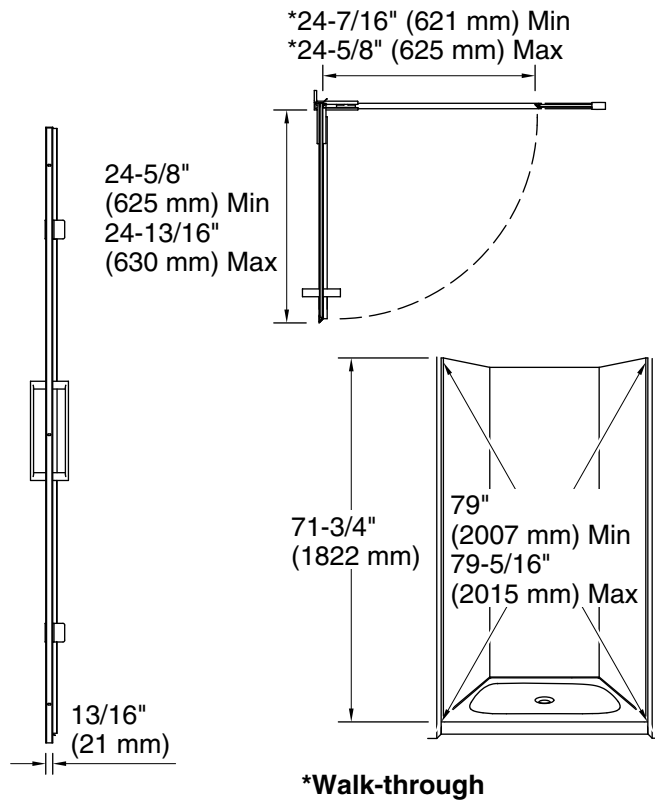

Technical Information

All product dimensions are nominal.

Installation type:	For shower base installation
Opening Width - Min:	33-5/8" (854 mm)
Opening Width - Max:	34-3/8" (873 mm)
Walk-through - Min:	24-3/8" (619 mm)
Walk-through - Max:	24-5/8" (625 mm)
Base-To-Wall Radius - Max:	1/4" (6 mm)
Glass thickness:	3/8" (10 mm)
Glass coating:	CleanCoat®

Notes

Install this product according to the installation instructions.

The vertical opening should be a minimum of 73-1/2" (1867 mm) to allow for installation clearance.